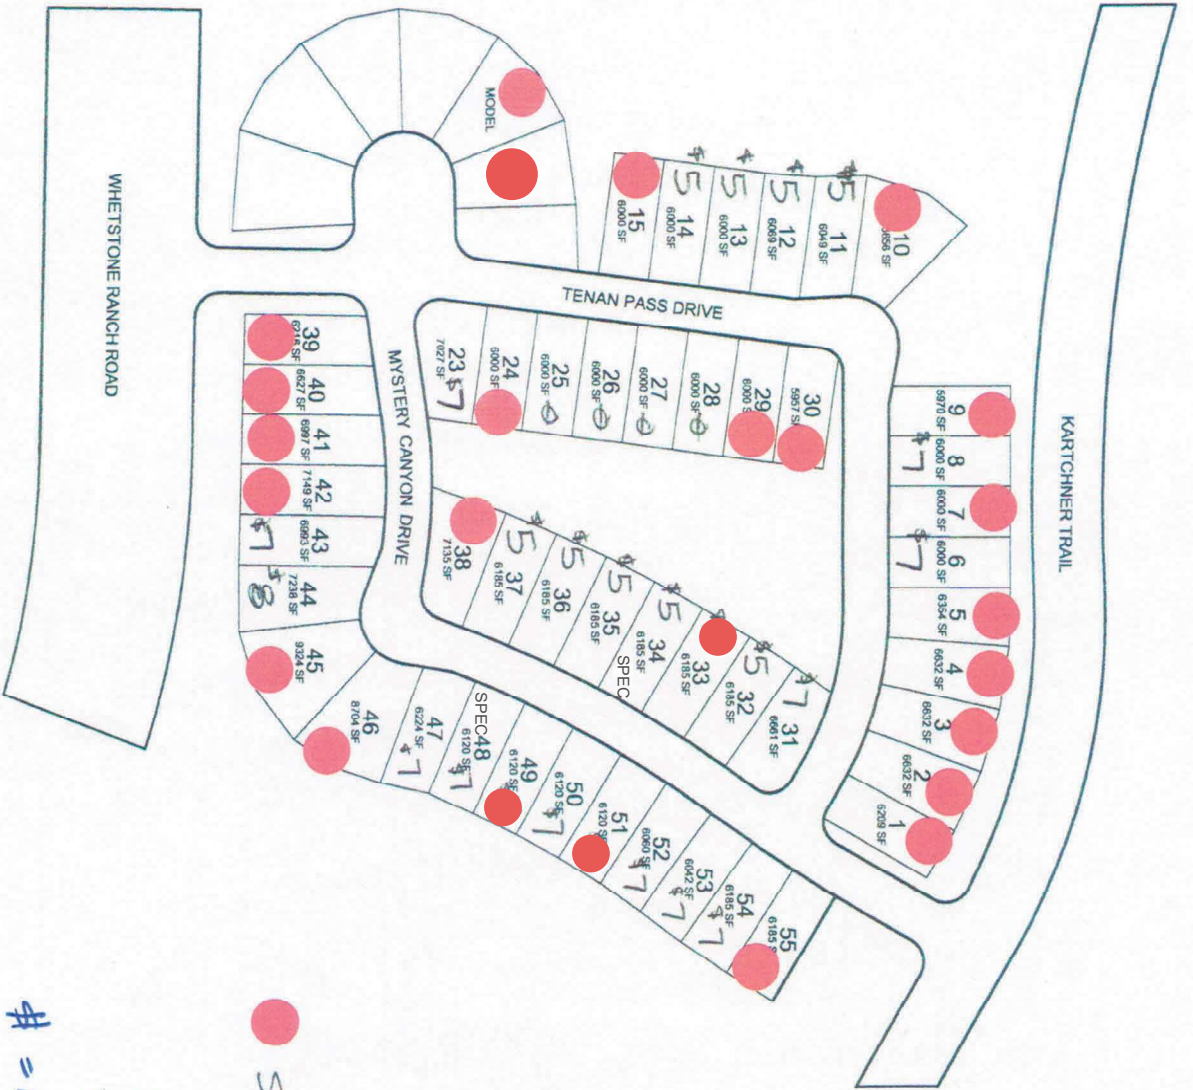

The Canyons At Wetstone Ranch Phase 1A

● SOLD

APPROX 50'
WIDE LOTS

= LOT PREMIUM

3.13.19

● SOLD
 APPROX.
 60' WIDE
 LOTS
 # = LOT PREMIUM

The Canyons At Whetstone Ranch Phase 1B

The Canyons At Whetstone Ranch Phase 1C

APPROX. 42'-60'
WIDE LOTS

● NOT CURRENTLY OWNED

● SOLD

● LOT PREMIUM

The Canyons At Wetstone Ranch Phase 1C

APPROX.
70' WIDE
LOTS

● SOLD

⌘ = LOT PREMIUM

4