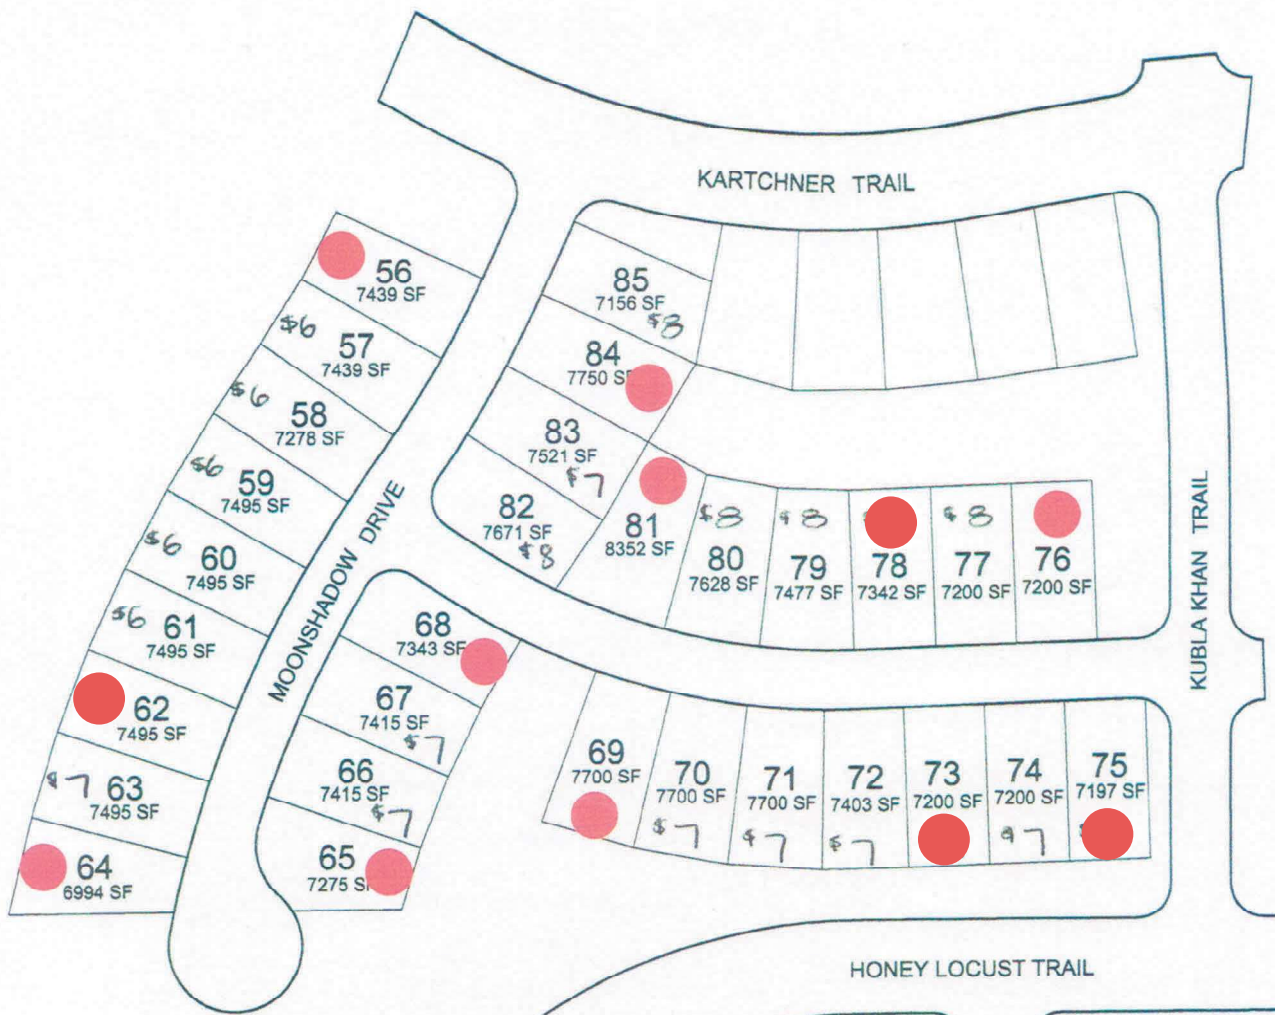

The Canyons At Wetstone Ranch Phase 1A

● SOLD

APPROX 50'
WIDE LOTS

= LOT PREMIUM

3.13.19

● SOLD
 APPROX.
 60' WIDE
 LOTS
 # = LOT PREMIUM

The Canyons At Whetstone Ranch Phase 1B

The Canyons At Whetstone Ranch Phase 1C

APPROX. 42'-60'
WIDE LOTS

● NOT CURRENTLY OWNED

● SOLD

● LOT PREMIUM

The Canyons At Wetstone Ranch Phase 1C

APPROX.
70' WIDE
LOTS

● SOLD

⌘ = LOT PREMIUM

4