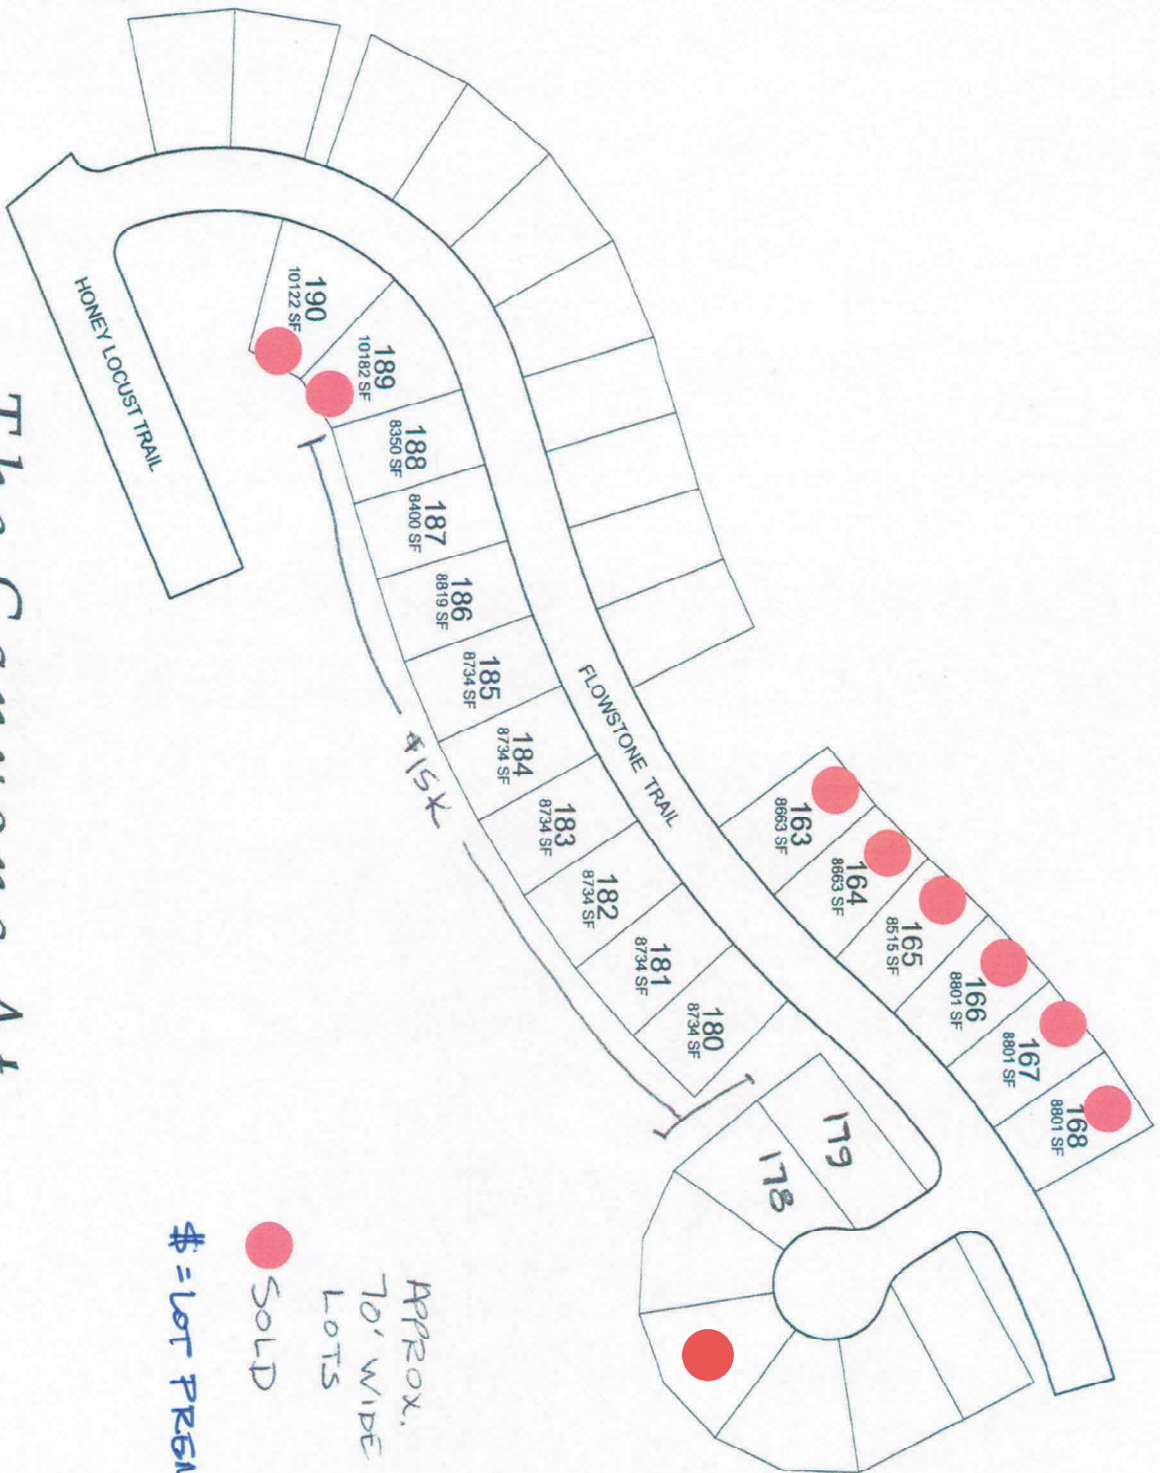

The Canyons At Wetstone Ranch Phase 1A

● SOLD

APPROX 50'
WIDE LOTS

= LOT PREMIUM

3.13.19

● SOLD
 APPROX.
 60' WIDE
 LOTS
 # = LOT PREMIUM

The Canyons At Whetstone Ranch Phase 1B

The Canyons At Whetstone Ranch Phase 1C

APPROX. 42'-60'
WIDE LOTS

● NOT CURRENTLY OWNED

● SOLD

● LOT PREMIUM

The Canyons At Wetstone Ranch Phase 1C

APPROX.
70' WIDE
LOTS

● SOLD

⌘ = LOT PREMIUM