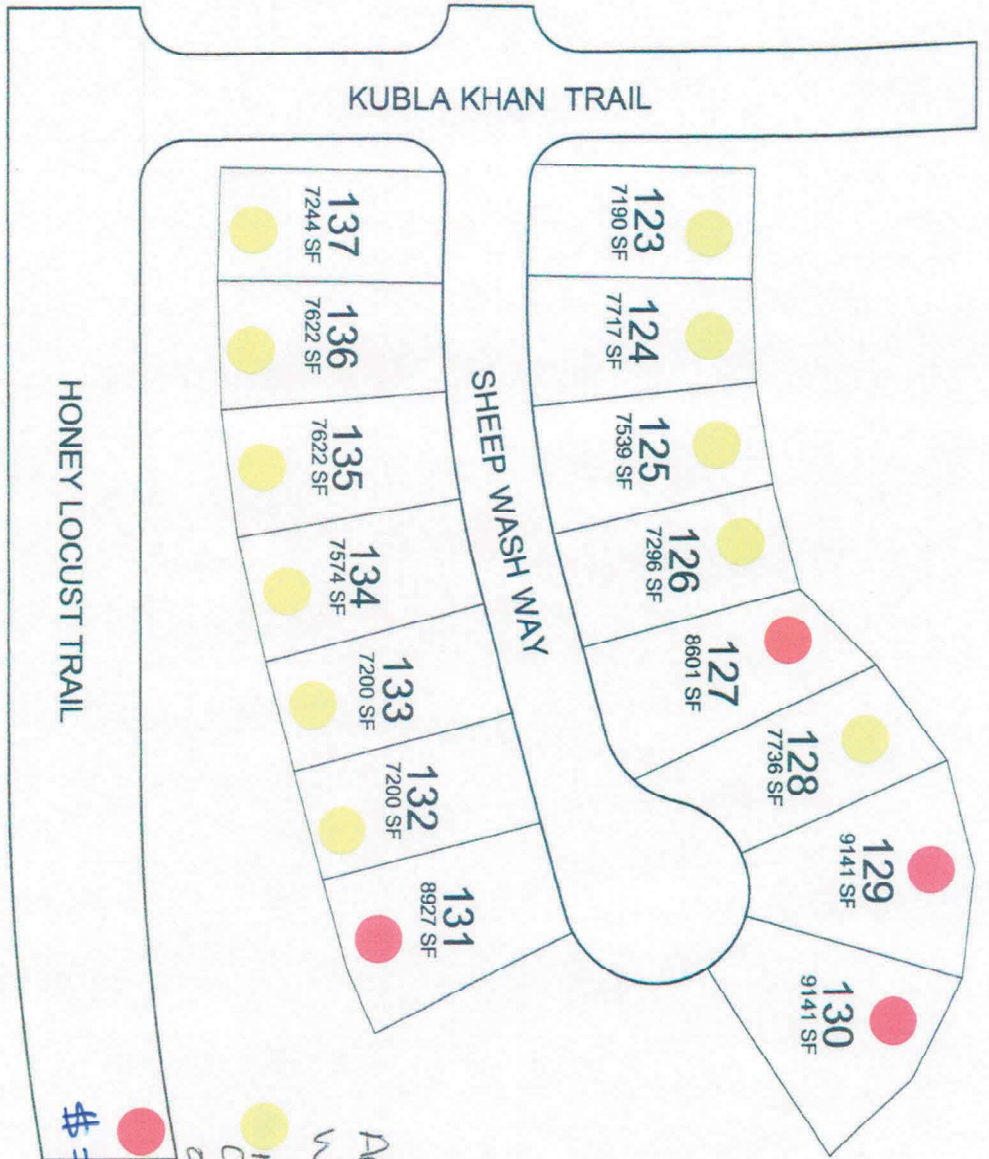

The Canyons At Wetstone Ranch Phase 1A

● SOLD

APPROX 50'
WIDE LOTS

= LOT PREMIUM

3.13.19

● SOLD
 APPROX.
 60' WIDE
 LOTS
 # = LOT PREMIUM

The Canyons At Whetstone Ranch Phase 1B

The Canyons At Whetstone Ranch Phase 1C

APPROX. 42'-60'
WIDE LOTS

● NOT CURRENTLY OWNED

● SOLD

● LOT PREMIUM

The Canyons At Wetstone Ranch Phase 1C

APPROX.
70' WIDE
LOTS

● SOLD

⌘ = LOT PREMIUM

4