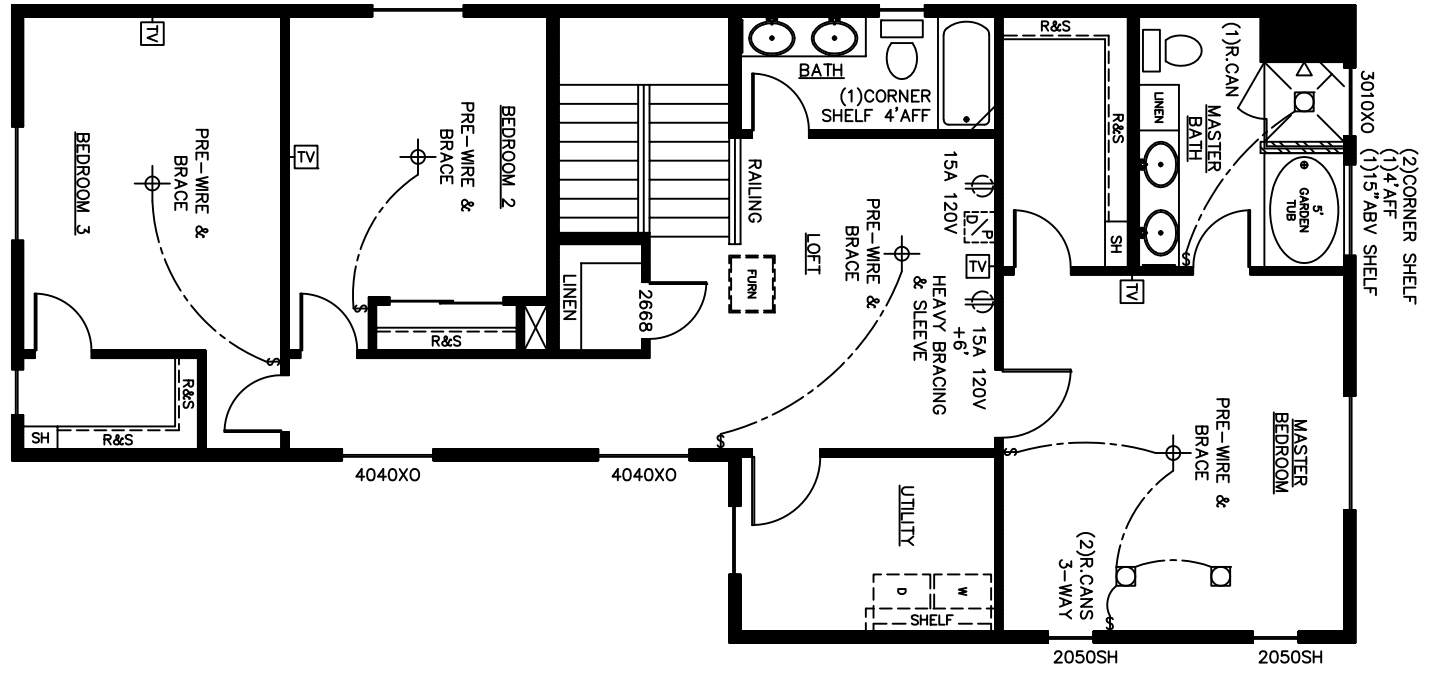

1ST FLOOR

2ND FLOOR

- NOTES:
1. FINISH GARAGE
 2. MILGARD STYLE LINE VINYL WINDOWS
 3. CUSTOM INTERIOR PAINT

ENVIRONMENTS FOR LIVING
 ENERGY STAR HOME
 SUMMIT HEIGHTS
 LOT: 51 PLAN: 2142B
 (2142 SQ FT)
 SIERRA VISTA, AZ