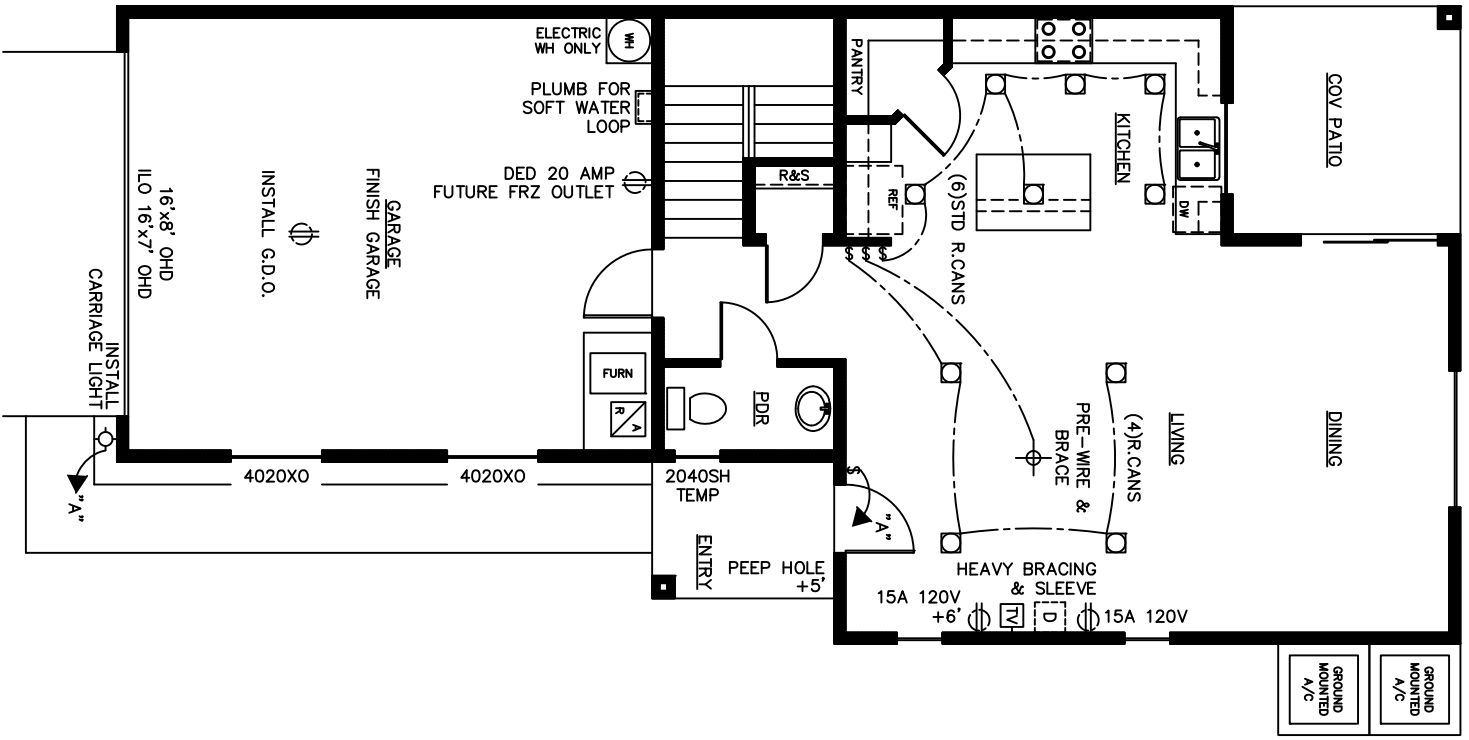

1ST FLOOR

2ND FLOOR

- NOTES:
1. FINISH GARAGE
 2. MILGARD STYLE LINE VINYL WINDOWS
 3. CUSTOM INTERIOR PAINT

ENVIRONMENTS FOR LIVING
 ENERGY STAR HOME
 SUMMIT HEIGHTS
 LOT: 51 PLAN: 2142B
 (2142 SQ FT)
 SIERRA VISTA, AZ